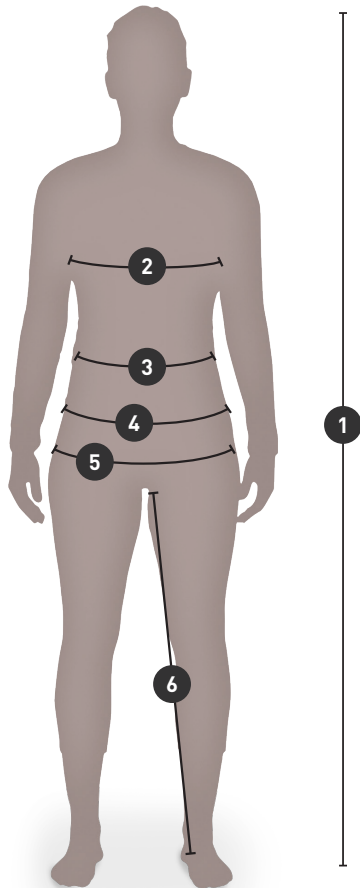

WOMEN / EU REGULAR + TALL (CM)

Sizes	XS	S	M		L		XL		2XL		3XL		4XL		5XL		6XL		
	C34	C36	C38	C40	C42	C44	C46	C48	C50	C52	C54	C56	C58	C60	C62	C64	C66	C68	
Body height	156	160	164	168	170	172	174	174	176	176	178	178	178	178	178	178	178	178	178
Chest	80	84	88	92	96	100	104	108	112	116	120	124	128	132	136	140	144	148	148
Waist[†]	65	68	72	76	80	84	88	93	98	103	108	113	118	123	128	133	138	143	143
Hip	88	92	96	100	104	108	112	116	120	124	128	132	136	140	144	148	152	156	156
Inseam	74	76	78	80	81	82	83	83	84	84	85	85	85	85	85	85	85	85	85
Inseam tall*	79	81	83	85	86	87	88	88	89	89	90	90	90	90	90	90	90	90	90

WOMEN / EU REGULAR + TALL (INCH)

Sizes	XS	S	M		L		XL		2XL		3XL		4XL		5XL		6XL	
	C34	C36	C38	C40	C42	C44	C46	C48	C50	C52	C54	C56	C58	C60	C62	C64	C66	C68
Body height	5'1"	5'3"	5'5"	5'6"	5'7"	5'8"	5'9"	5'9"	5'9"	5'9"	5'10"	5'10"	5'10"	5'10"	5'10"	5'10"	5'10"	5'10"
Chest	31 1/2	33	34 2/3	36 2/9	37 4/5	39 3/8	41	42 1/2	44	45 2/3	47 1/4	48 4/5	50 2/5	52	53 1/2	55 1/9	59 1/2	58 1/4
Waist[†]	25 3/5	26 7/9	28 1/3	30	31 1/2	33	34 2/3	36 3/5	38 4/7	40 5/9	42 1/2	44 1/2	46 1/2	48 3/7	50 2/5	52 1/3	54 1/3	56 2/7
Hip	34 2/3	36 2/9	37 4/5	39 3/8	41	42 1/2	44	45 2/3	47 1/4	48 5/6	50 2/5	52	53 1/2	55 1/8	56 2/3	58 1/4	59 5/6	61 3/7
Inseam	29 1/8	30	30 5/7	31 1/2	31 8/9	32 2/7	32 2/3	32 2/3	33	33	33 1/2	33 1/2	33 1/2	33 1/2	33 1/2	33 1/2	33 1/2	33 1/2
Inseam tall*	31 1/9	31 8/9	32 2/3	33 1/2	33 6/7	34 1/4	34 2/3	34 2/3	35	35	35 3/7	35 3/7	35 3/7	35 3/7	35 3/7	35 3/7	35 3/7	35 3/7

[†]Waist (at belly-button height)

*Most of Helly Hansen Workwear C-sized and D-sized pants can be extended by unpicking a seam at bottom hem

HOW TO MEASURE

1: BODY HEIGHT

2: CHEST

3: WAIST (AT BELLY-BUTTON HEIGHT)

4: WAISTBAND (WHERE YOUR PANTS' WAISTBAND IS PLACED)

5: HIP

6: INSEAM